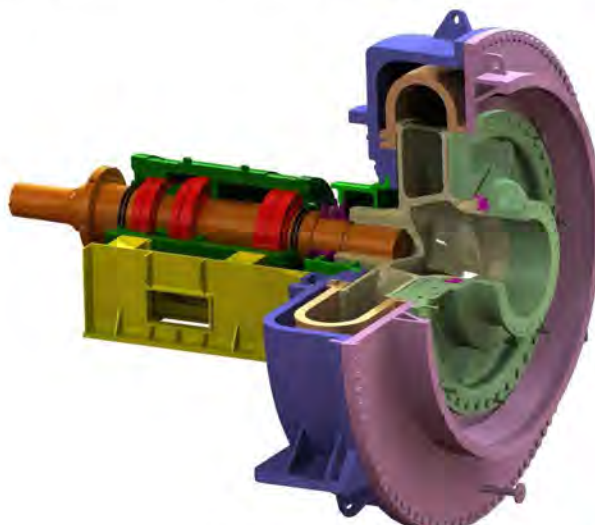

SWALF
GOD'S CREATION

B

Breeman International Supplies

Breeman Dredge Pumps

Performance Data

- Curves
 - ◇ Head
 - ◇ Efficiency
 - ◇ Mechanical Power
 - ◇ NPSH
- Design
 - ◇ Impellers
 - ◇ Casings
- Discharge Length

Range

- Double Walled, Single Walled and Submerged.
 - High Efficiency and Conventional.
 - Inlet from Ø300 mm to Ø1400 mm.
 - Low Pressure, Medium Pressure, High Pressure and Cutter Pump.
 - Impellers with 3, 4 or 5 Blades.
 - Bearing Block SD200 to SD560 with Manual or Automatic Turning Device.
- Customer specific requirements on request.*

Spare Parts

- Casings
- Impellers
- Liners
- Seals
- Wear Plates

Appendages

- Ball Joints
- Expansion Pieces
- Flanges
- Floating Lines
- Pipe Bends
- Pipe Pieces
- Reducers
- Rubber Hoses
- Valves
- Y-Pieces

Breeman Dredge Pumps High Efficiency

Low Pressure	Inlet Diameter
B SHL-30.21-4I	Ø 300 mm
B SHL-40.29-4L	Ø 400 mm
B SHL-50.36-4L	Ø 500 mm
B SHL-60.42-4L	Ø 600 mm
B SHL-70.50-4L	Ø 700 mm
B SHL-80.57-4L	Ø 800 mm
B SHL-90.64-4L	Ø 900 mm
B SHL-100.71-4L	Ø 1000 mm
B SHL-110.78-4L	Ø 1100 mm
B SHL-120.85-4L	Ø 1200 mm
B SHL-130.92-4L	Ø 1300 mm
B SHL-140.99-4L	Ø 1400 mm