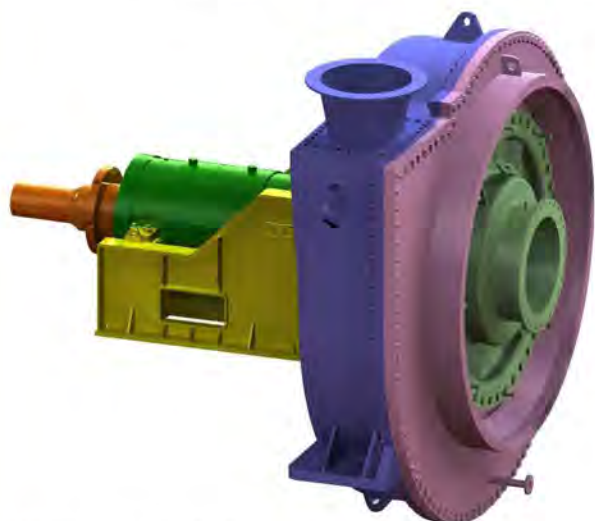

SWALF
GOD'S CREATION

B

Breeman International Supplies

Breeman Dredge Pumps

Performance Data

- Curves
 - ◇ Head
 - ◇ Efficiency
 - ◇ Mechanical Power
 - ◇ NPSH
- Design
 - ◇ Impellers
 - ◇ Casings
- Discharge Length

Range

- Double Walled, Single Walled and Submerged.
 - High Efficiency and Conventional.
 - Inlet from Ø300 mm to Ø1400 mm.
 - Low Pressure, Medium Pressure, High Pressure and Cutter Pump.
 - Impellers with 3, 4 or 5 Blades.
 - Bearing Block SD200 to SD560 with Manual or Automatic Turning Device.
- Customer specific requirements on request.*

Spare Parts

- Casings
- Impellers
- Liners
- Seals
- Wear Plates

Appendages

- Ball Joints
- Expansion Pieces
- Flanges
- Floating Lines
- Pipe Bends
- Pipe Pieces
- Reducers
- Rubber Hoses
- Valves
- Y-Pieces

Breeman Dredge Pumps High Efficiency

Low Pressure	Inlet Diameter
B SHL-30.21-4I	Ø 300 mm
B SHL-40.29-4L	Ø 400 mm
B SHL-50.36-4L	Ø 500 mm
B SHL-60.42-4L	Ø 600 mm
B SHL-70.50-4L	Ø 700 mm
B SHL-80.57-4L	Ø 800 mm
B SHL-90.64-4L	Ø 900 mm
B SHL-100.71-4L	Ø 1000 mm
B SHL-110.78-4L	Ø 1100 mm
B SHL-120.85-4L	Ø 1200 mm
B SHL-130.92-4L	Ø 1300 mm
B SHL-140.99-4L	Ø 1400 mm